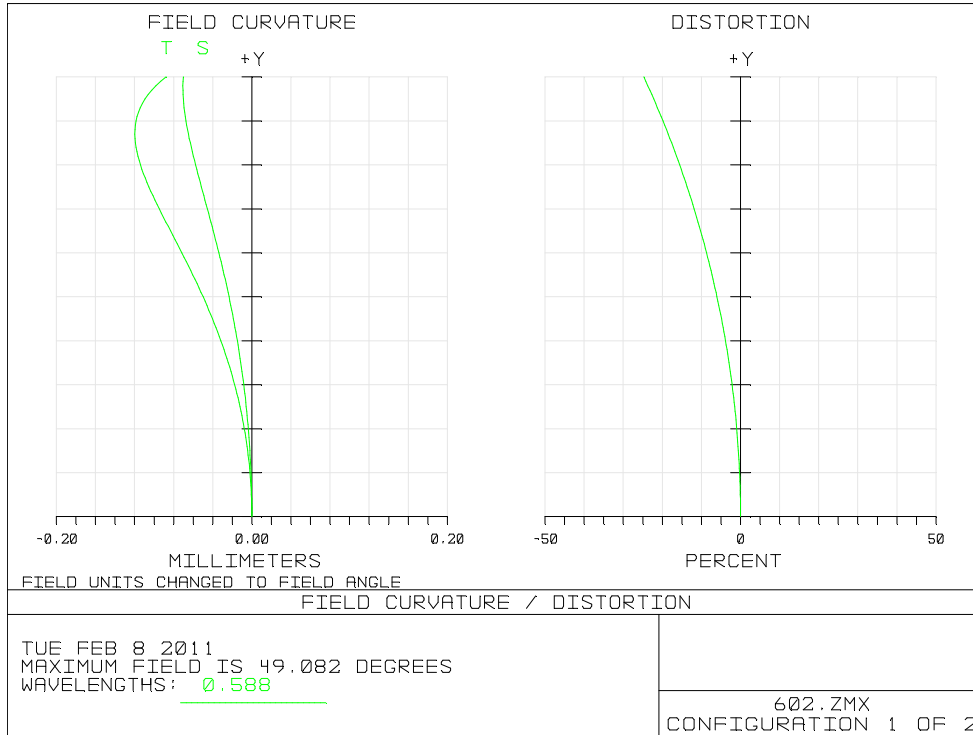

# LM5NCL

Object Distance: Infinity

Wave length: 588nm

Object Distance: 500mm

Wave length: 588nm