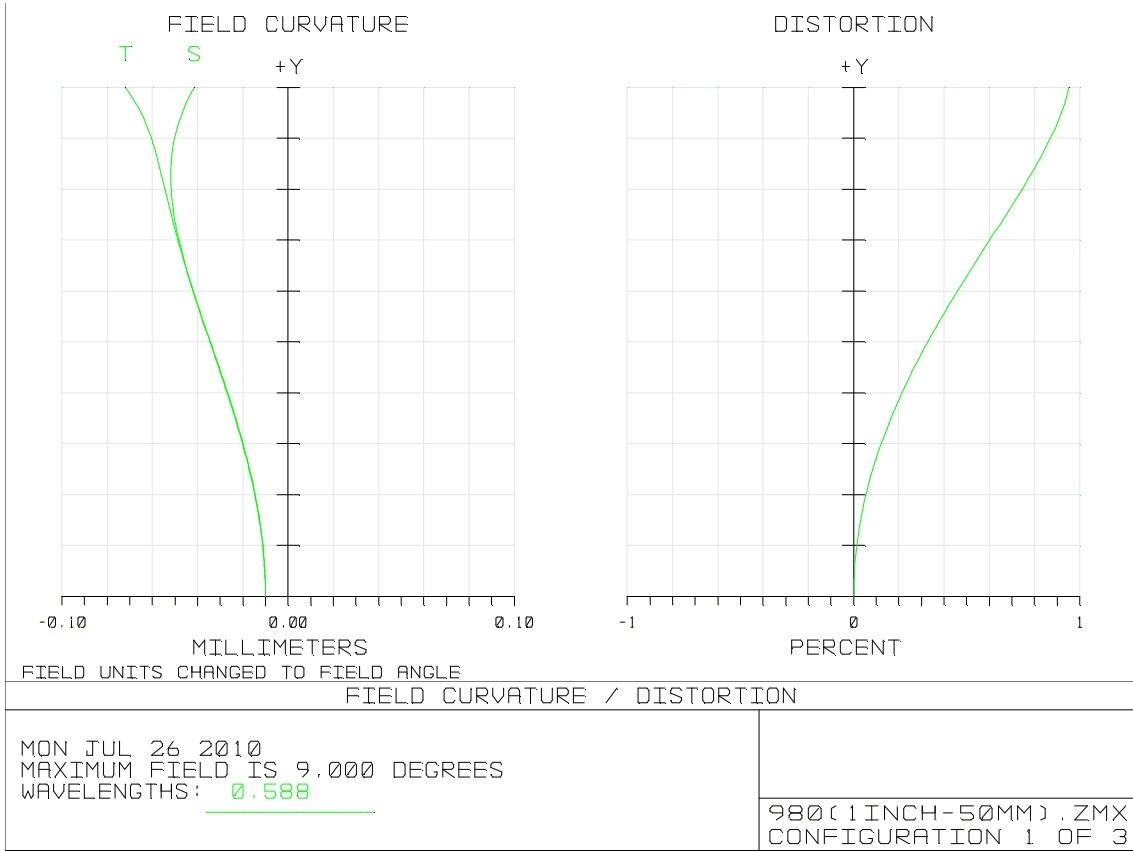

LM50HC

Distortion (Object)

Distortion (Object 1.0m)

Distortion (Object 0.5m)