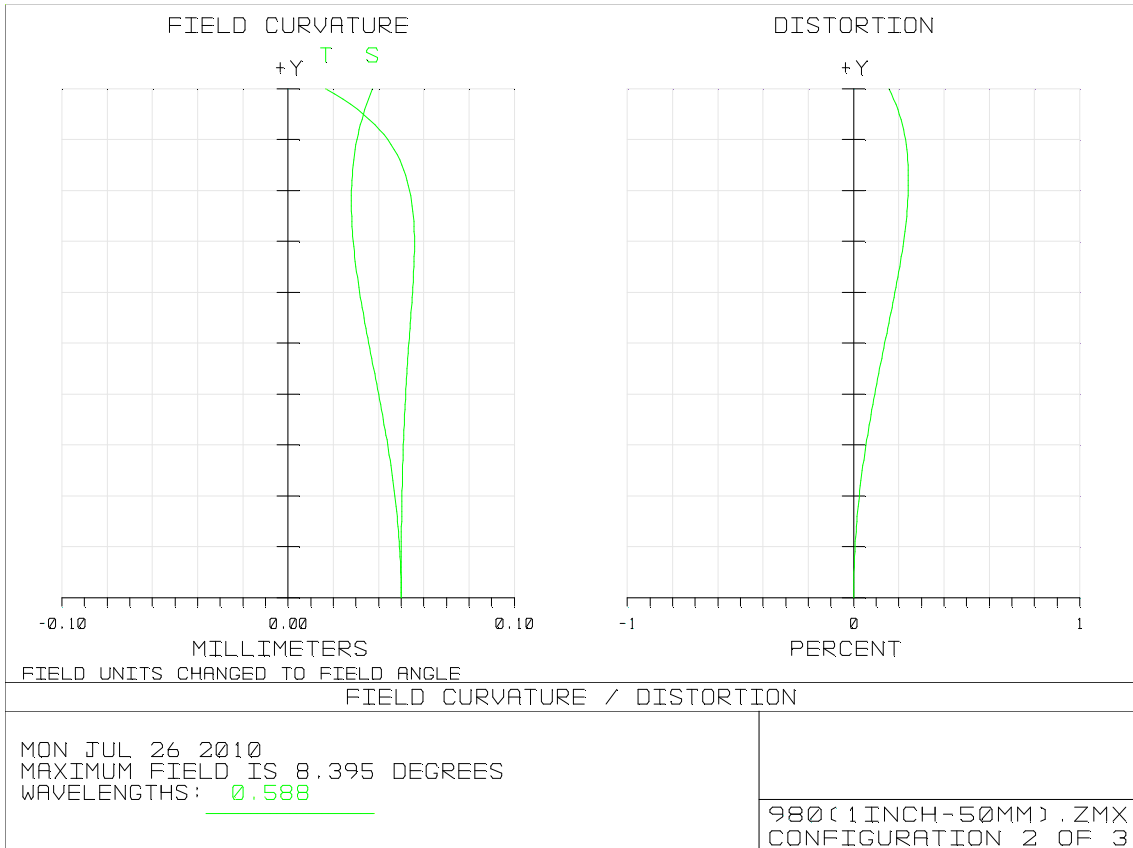

LM50HC

Distortion (Object)

Distortion (Object 1.0m)

Distortion (Object 0.5m)