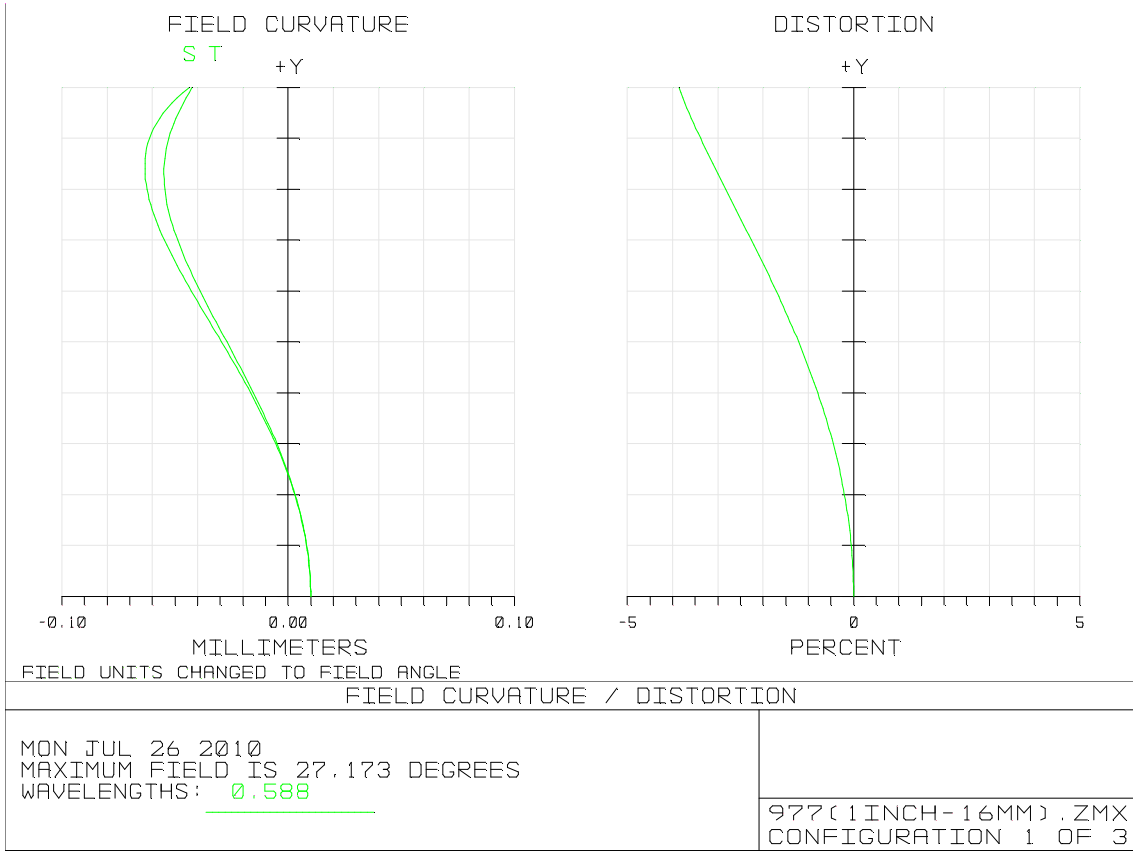

LM16HC

Distortion (Object)

Distortion (Object 1.0m)

Distortion (Object 0.3m)