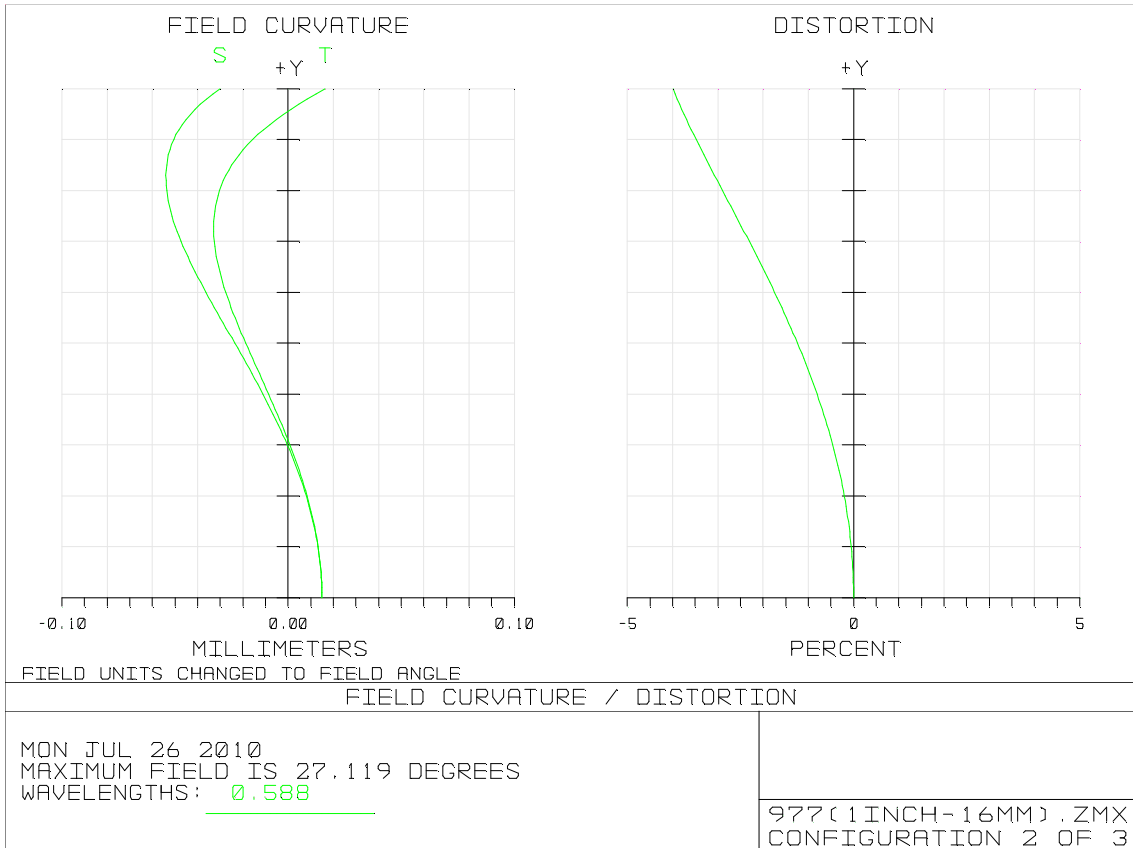

LM16HC

Distortion (Object)

Distortion (Object 1.0m)

Distortion (Object 0.3m)