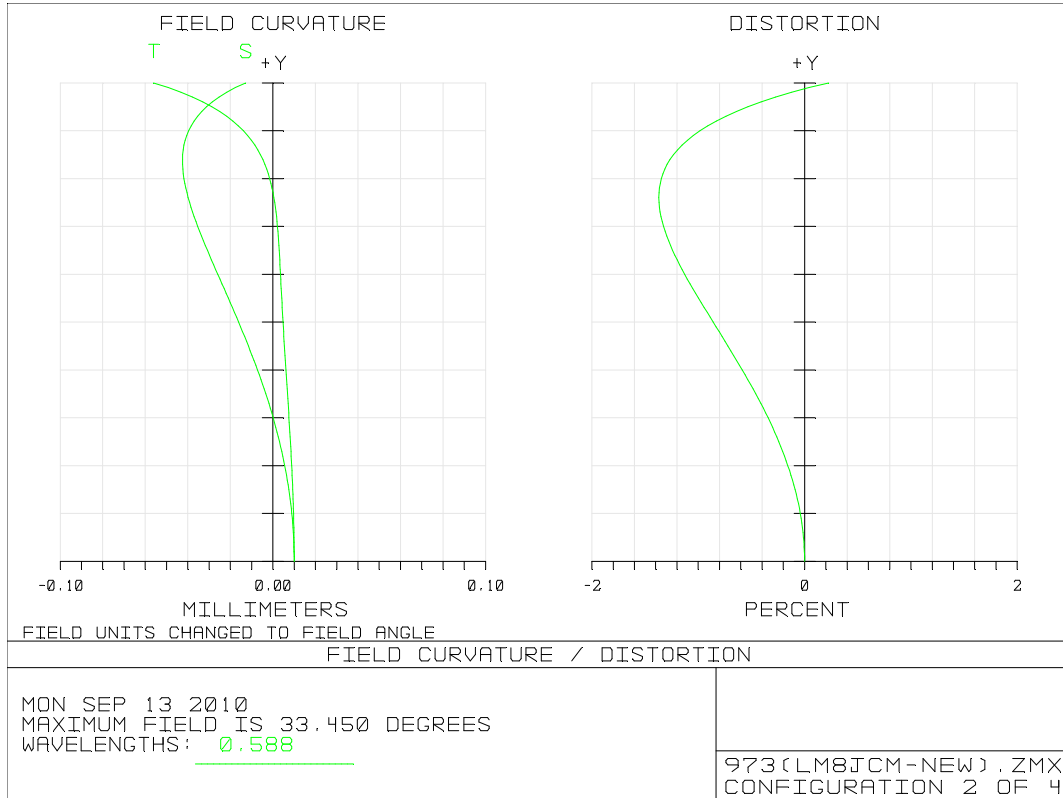

# LM8JCM Distortion Data

Object Distance: 0.3m

Object Distance: 0.1m