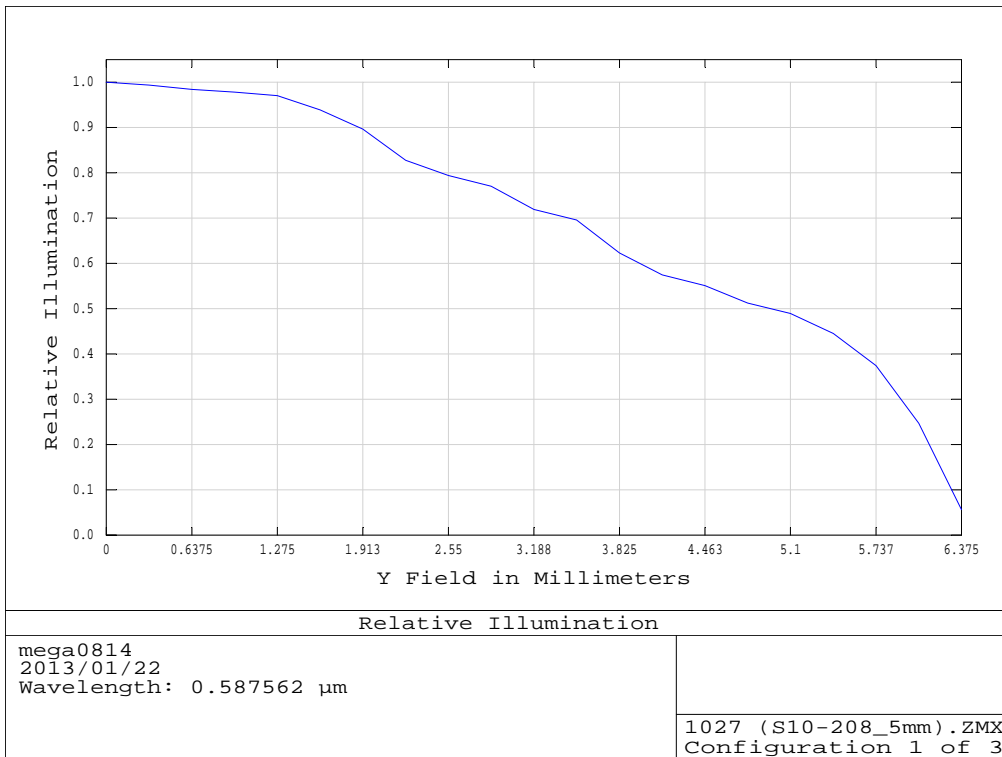

# LM5JC10M

Image Height: 6.375mm (Dia. 12.8mm)

Object Distance: Infinity

Object Distance: 100mm