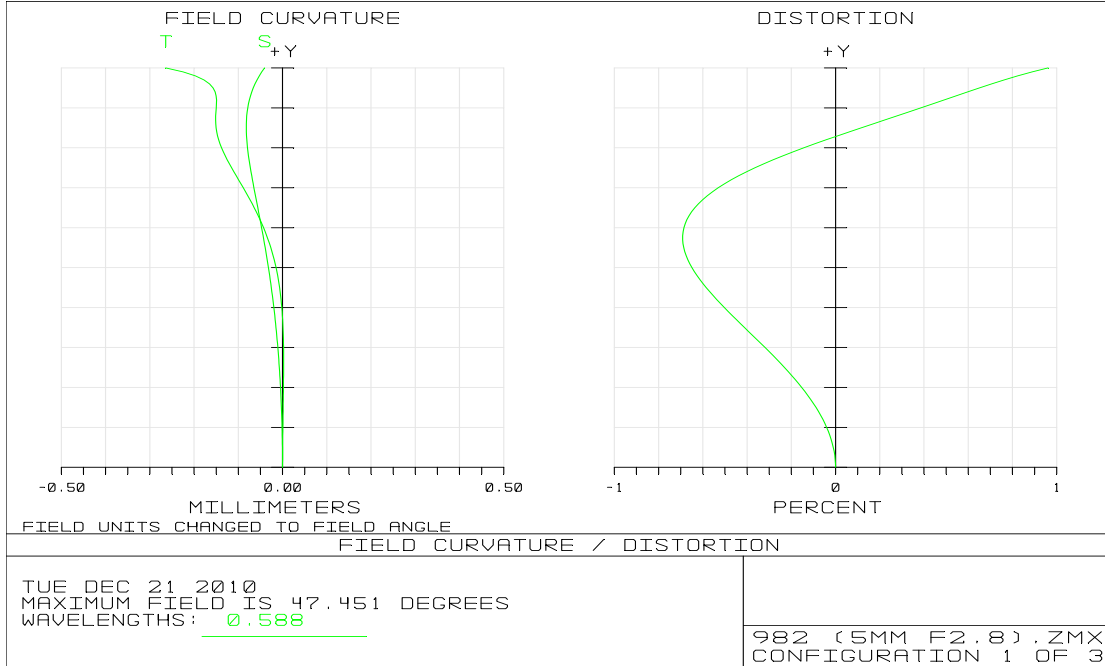

LM5JC1M Distortion Data

Working Distance: Infinity

Working Distance: 0.3m